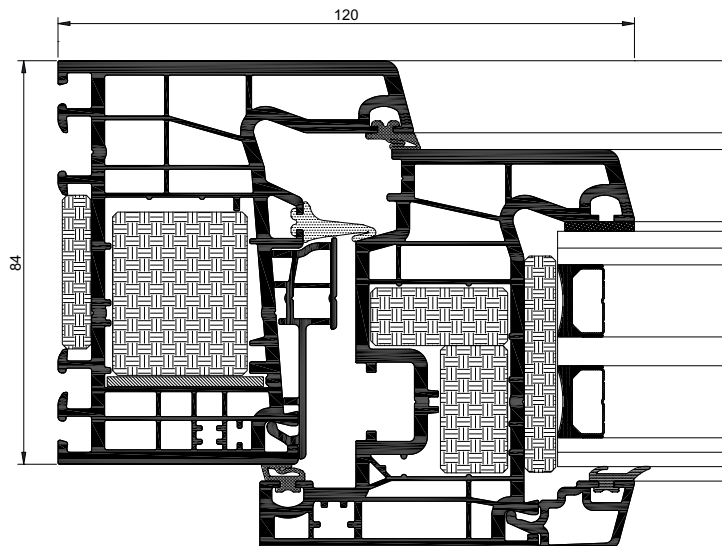

A 84 PASSIVHAUS HI - PVC

ENERGY EFFICIENCY

Thermal Transmission Coefficient
 U_w from 0.66 (W/m²K)

Please consult typology, dimensions and glazing.

ACCOUSTIC INSULATION

Maximum glazing: 56 mm
Maximum acoustic insulation: $R_w = 46$ dB

CATEGORIES ACHIEVED AT TEST CENTRE

Protection against atmospheric agents

Air permeability (UNE-EN 12207:2000): **Class 4**
Water tightness (UNE-EN 12208:2000): **Class E1500**
Wind resistance (UNE-EN 12210:2000): **Class C5**

Reference test window 1.23 x 1.48 m. 2 sashes.

SECTIONS	Frame 84 mm Sash 84 mm	
CLASIFICACION	Profile thickness Class A ≥ 2.8 mm Weather Severe weather Impact Class II	
MAXIMUM DIMENSIONS	Width (L) = 450-1,300 mm Height (H) = 450-2,200mm Window	
	Width (L) = 450-1,300 mm Height (H) = 600-2,200 mm Balcony	
MAXIMUM WEIGHT/SASH	100 Kg Window	130 Kg Balcony
GASKETS	EPDM Triple GASKET	
OPENING POSIBILITIES		
INWARDS	Side hung, turn&tilt, parallel tilt, tilt.	
FINISHES	Optionally bicoloured White Smooth colours Wood-imitation effect	

Please consult maximum dimensions according to types.